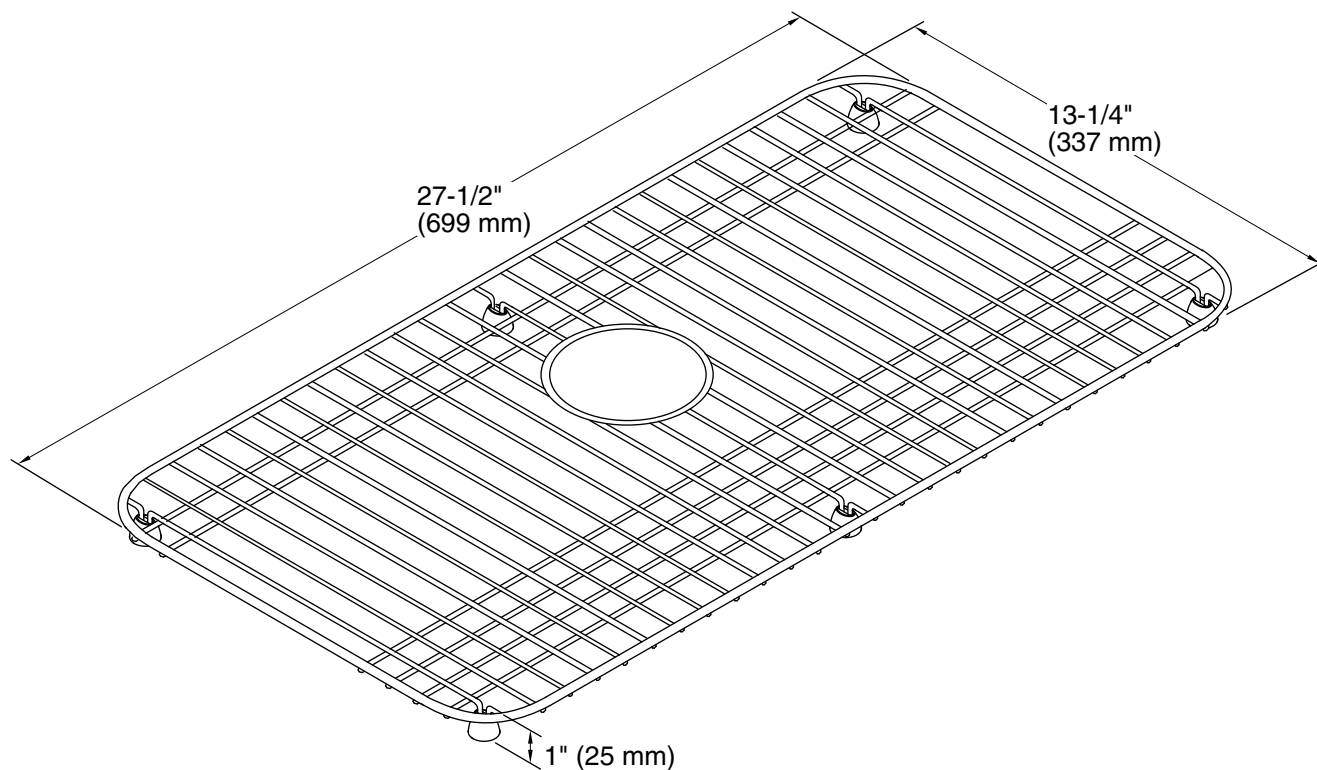

Features

- Fits in the bowl of the K-6546 Dickinson kitchen sink.
- Helps protect sink surface from daily wear.
- Dishwasher-safe.
- Rubber feet provide added protection.

Material

- Durable stainless steel construction.

Color	Code	Description
	ST	Stainless Steel

Technical Information

All product dimensions are nominal.

Material: Stainless Steel